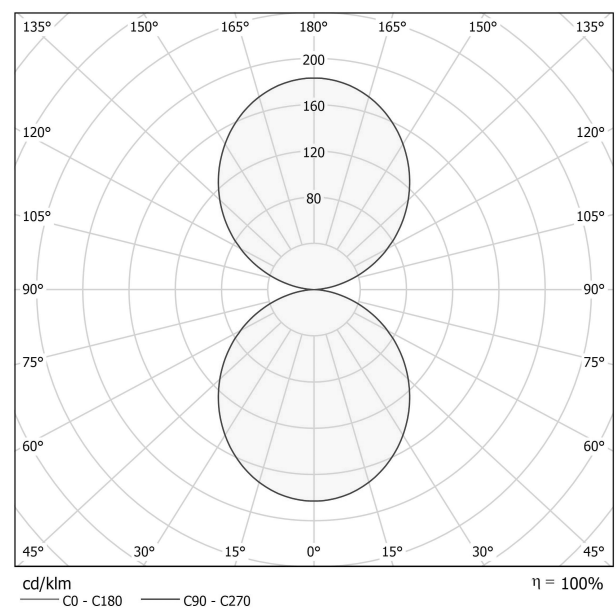

Polar diagram