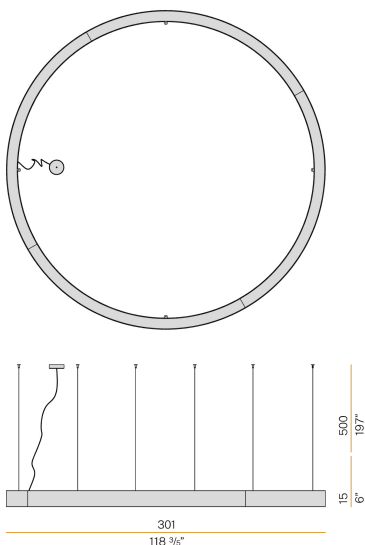

Technical drawing